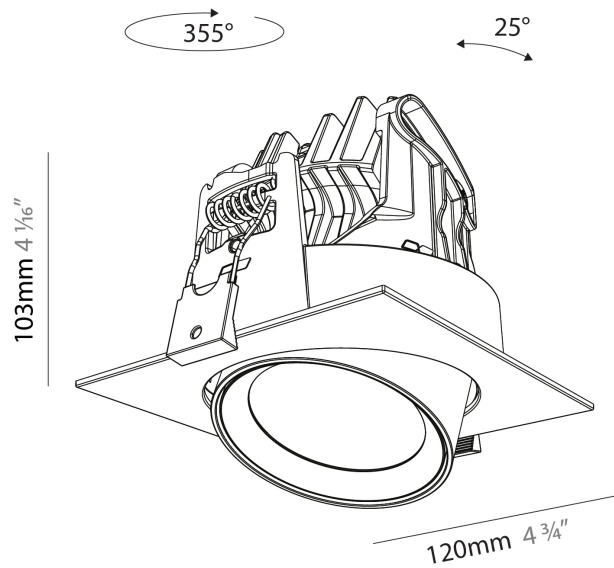

Series: Centriq
Subseries: Centriq Square Adjustable
Brand: Prolicht
Division: Architectural
Mounting Type: Recessed
Mounting Location: Ceiling
Subcategory: Spots

PHYSICAL

Shape: Cylinder
Diameter (mm): 120
Diameter (in): 4 ¾
Length (mm): 120
Length (in): 4 ¾
Height (mm): 105
Height (in): 4 ⅙
Min. Recessing Depth (mm): 120
Min. Recessing Depth (in): 4 ¾
Light Distribution: Adjustable / Direct
Weight (kg): 0.665
Diffuser: Lens Pack - No Lens / Opal / Linear Spread Lens / Honeycomb / Spread Lens
Fixture Finish: SSR / BKV / CWI / CRY / HAB / UFT / ITA / RUA / FTG / MYG / LOD / PUS / FRO / FUP / KIA / POP / BLS / SPG / MEY / GOH / GUM / CHC / COM / ABZ / JAG / OBR / MOS / ROR
Fixture Material: Aluminum
Cut-out Measurements: Dia. 112mm / 4 7/16"

ELECTRICAL

Lamp Type: LED (Zhaga Standard)
Input Wattage (W): 20.5
Total Output Wattage (W): 18.1
Dimming: Tri-Mode (Non-Dimming and Phase Dimming (120Vac only) and 0-10V Dimming)
Driver Included: Yes
Driver Location: Recessed Housing
Driver Type: Constant Current - Universal
Driver Class: Class 2
Input Voltage (V): 120 - 277
Constant Current (MA): 500

LED

Color Temperature (°K): 2700 / 3000 / 3500 / 4000
Max. Delivered Lumen (lm): 1432 / 1542 / 1432 / 1636
Nominal Lumen (lm): 1668 / 1797 / 1668 / 1907
CRI: >90 CRI
Lamp Life (hrs): 50000

OPTICAL

Reflector°: 10
Adjustability: Rotational 350° / Tilt 25°

RATINGS AND CERTIFICATIONS

Certified By: CSA Certified to UL and CSA Standards
IP rating: IP20